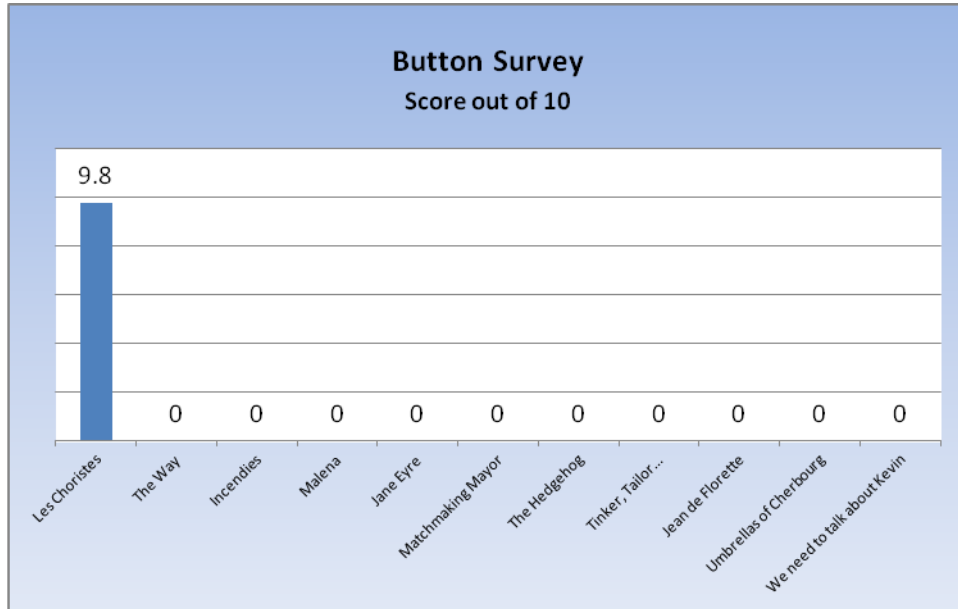

### Button Survey (Scores out of 10)

**Chart 1** indicates how the Brampton Film Club audience rated a film on the night it was screened.

**Chart 2** indicates the percentage of the audience participating in the button survey.

**Chart 3** compares the film club audience view of the film, with the rating provided by the International Movie Database (IMDB).

Chart 1

Chart 2

Chart 3