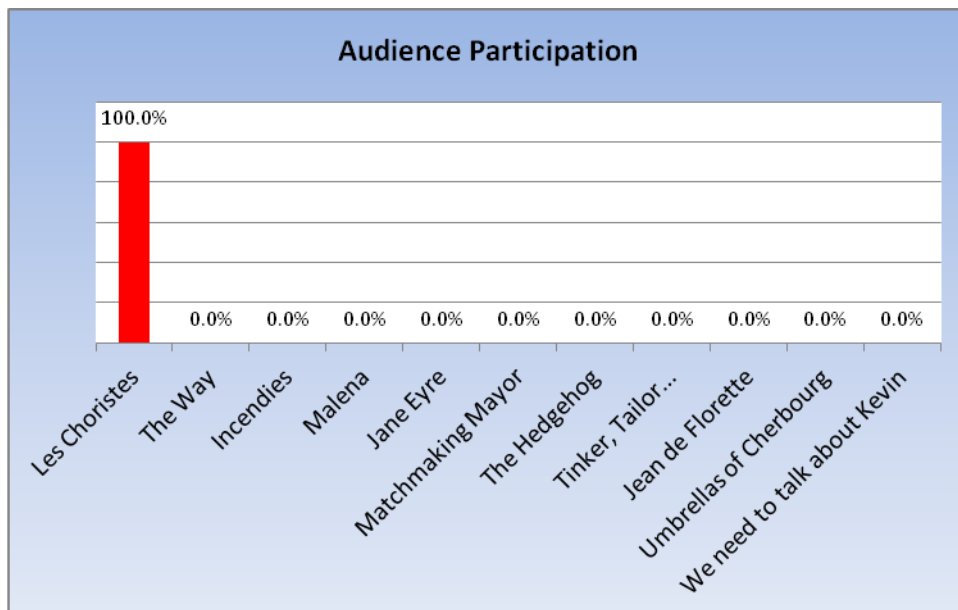

### Button Survey (Scores out of 10)

**Chart 1** indicates how the Brampton Film Club audience rated a film on the night it was screened.

**Chart 2** indicates the percentage of the audience participating in the button survey.

**Chart 3** compares the film club audience view of the film, with the rating provided by the International Movie Database (IMDB).

Chart 1

Chart 2

Chart 3