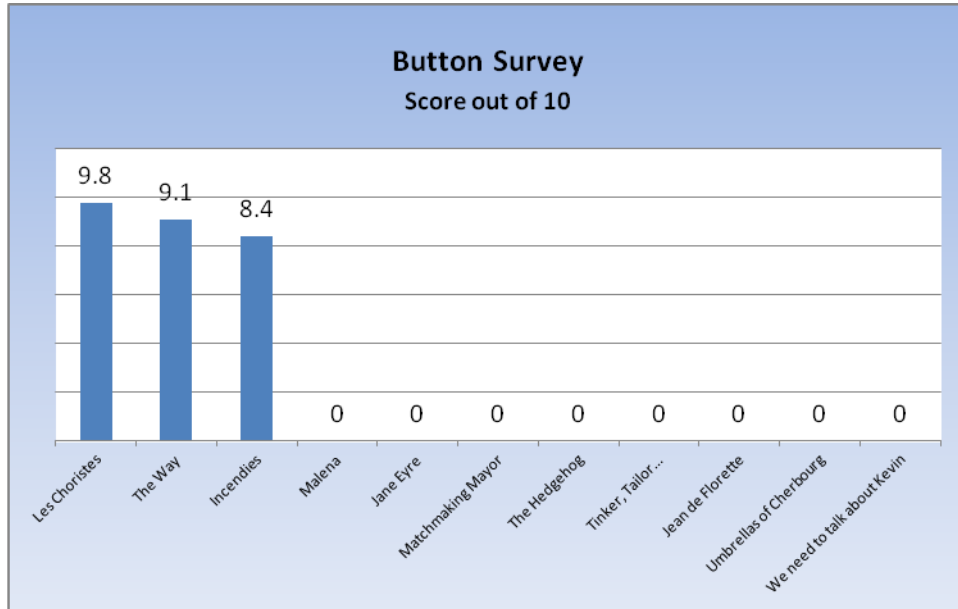

Brampton Film Club

Button Survey (Scores out of 10)

Chart 1 indicates how the Brampton Film Club audience rated a film on the night it was screened.

Chart 2 indicates the percentage of the audience participating in the button survey.

Chart 3 compares the film club audience view of the film, with the rating provided by the International Movie Database (IMDB).

Chart 1

Chart 2

Chart 3