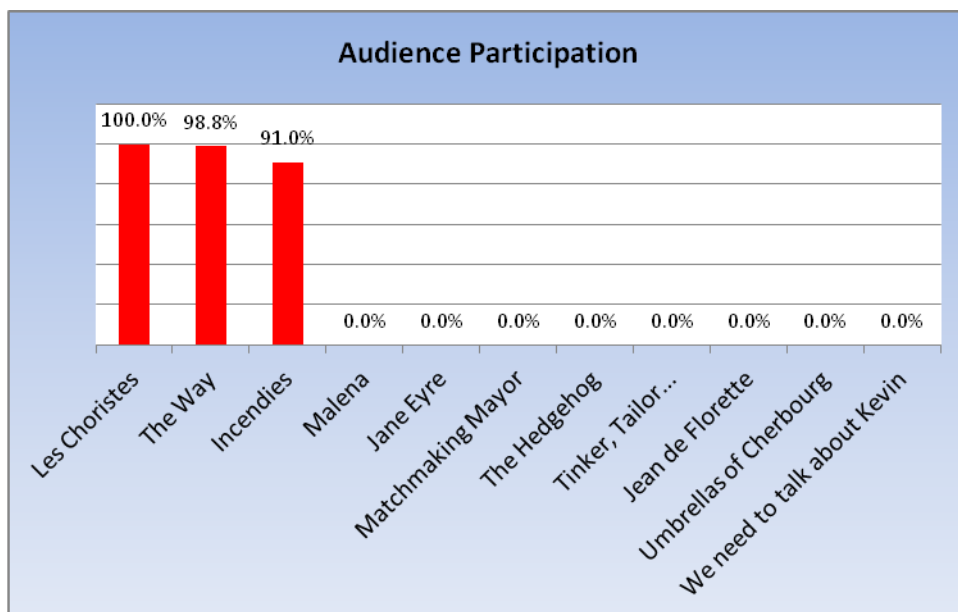

Brampton Film Club

Button Survey (Scores out of 10)

Chart 1 indicates how the Brampton Film Club audience rated a film on the night it was screened.

Chart 2 indicates the percentage of the audience participating in the button survey.

Chart 3 compares the film club audience view of the film, with the rating provided by the International Movie Database (IMDB).

Chart 1

Chart 2

Chart 3